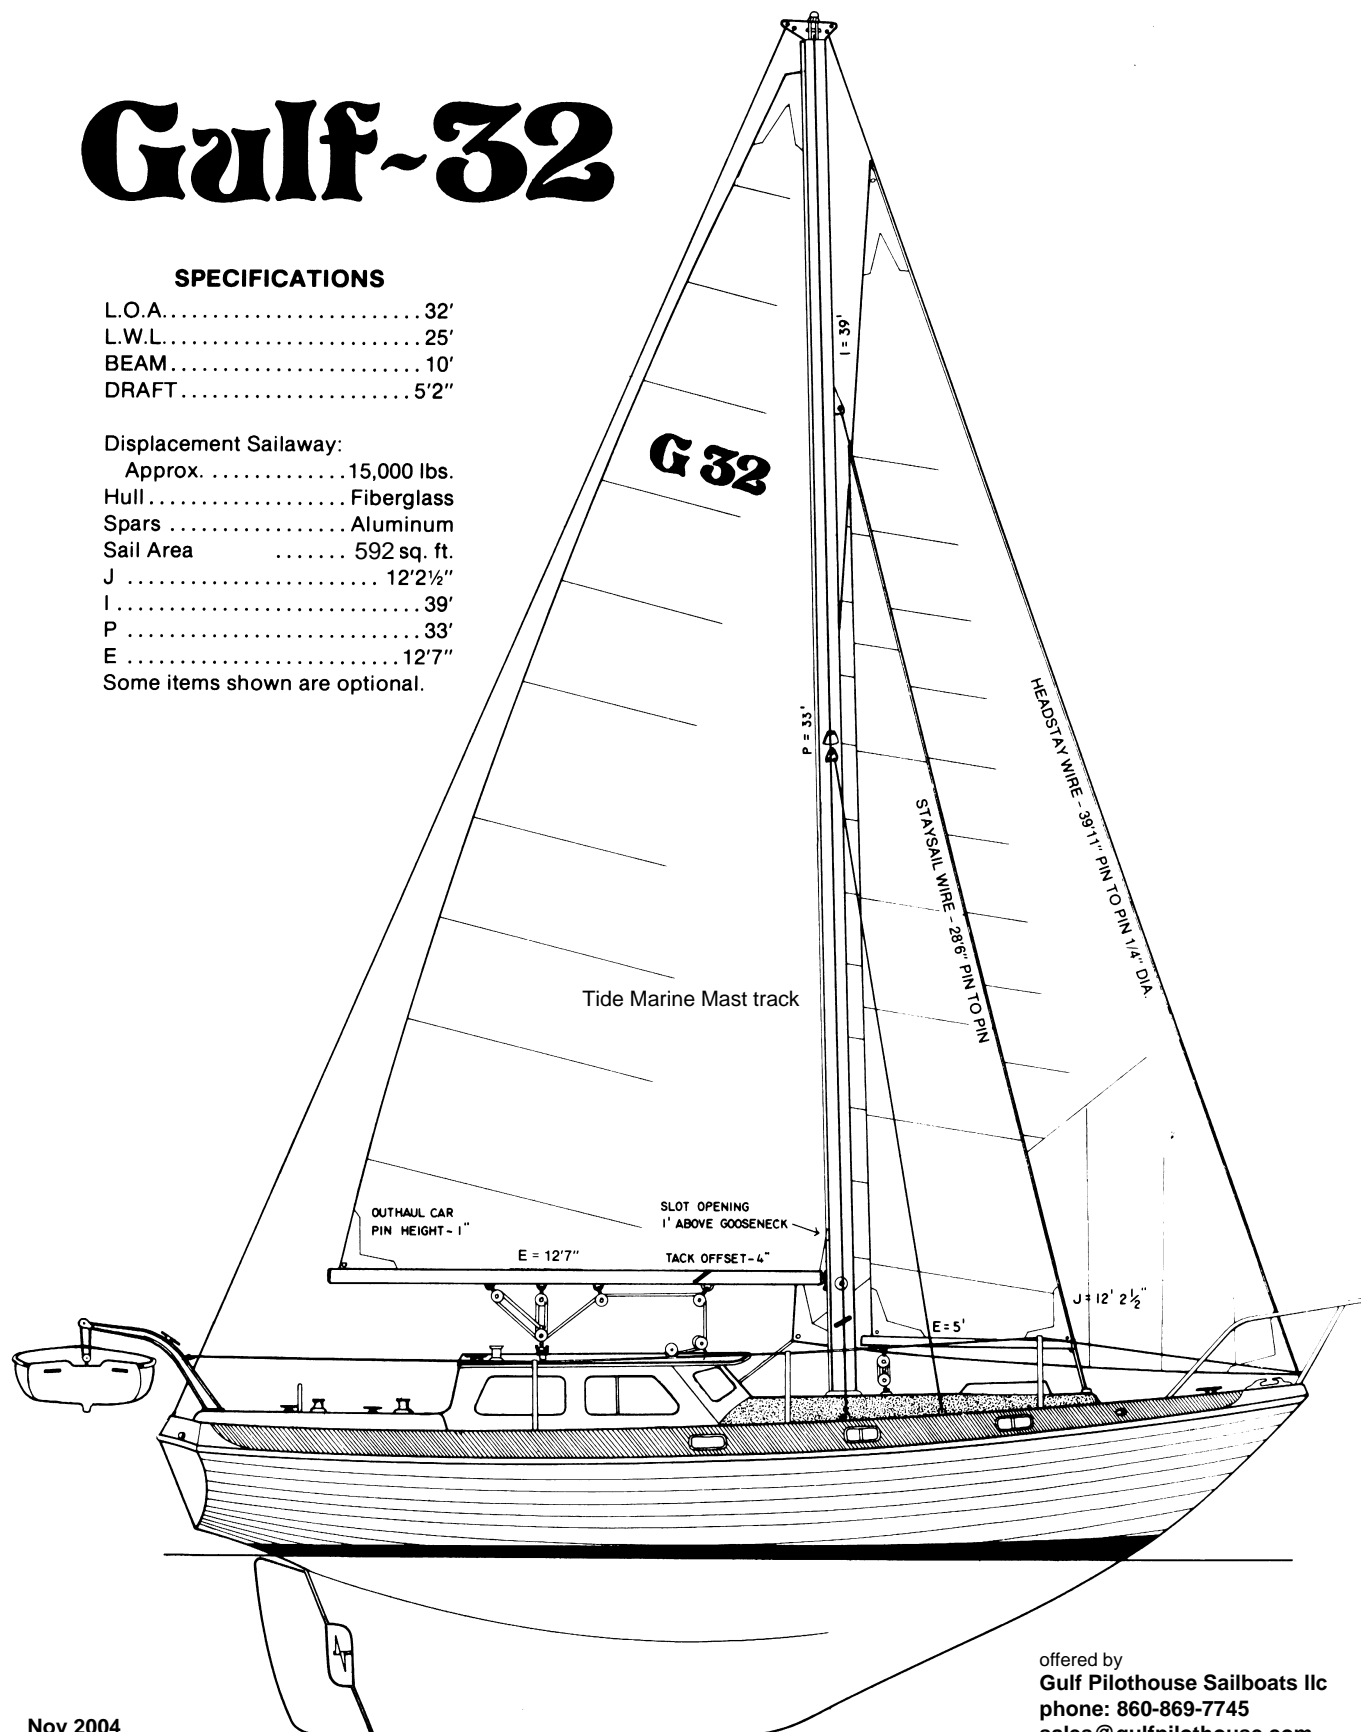

Gulf-32

SPECIFICATIONS

L.O.A. 32'
 L.W.L. 25'
 BEAM. 10'
 DRAFT 5'2"

Displacement Sailaway:

Approx. 15,000 lbs.
 Hull Fiberglass
 Spars Aluminum
 Sail Area 592 sq. ft.
 J 12'2½"
 I 39'
 P 33'
 E 12'7"

Some items shown are optional.